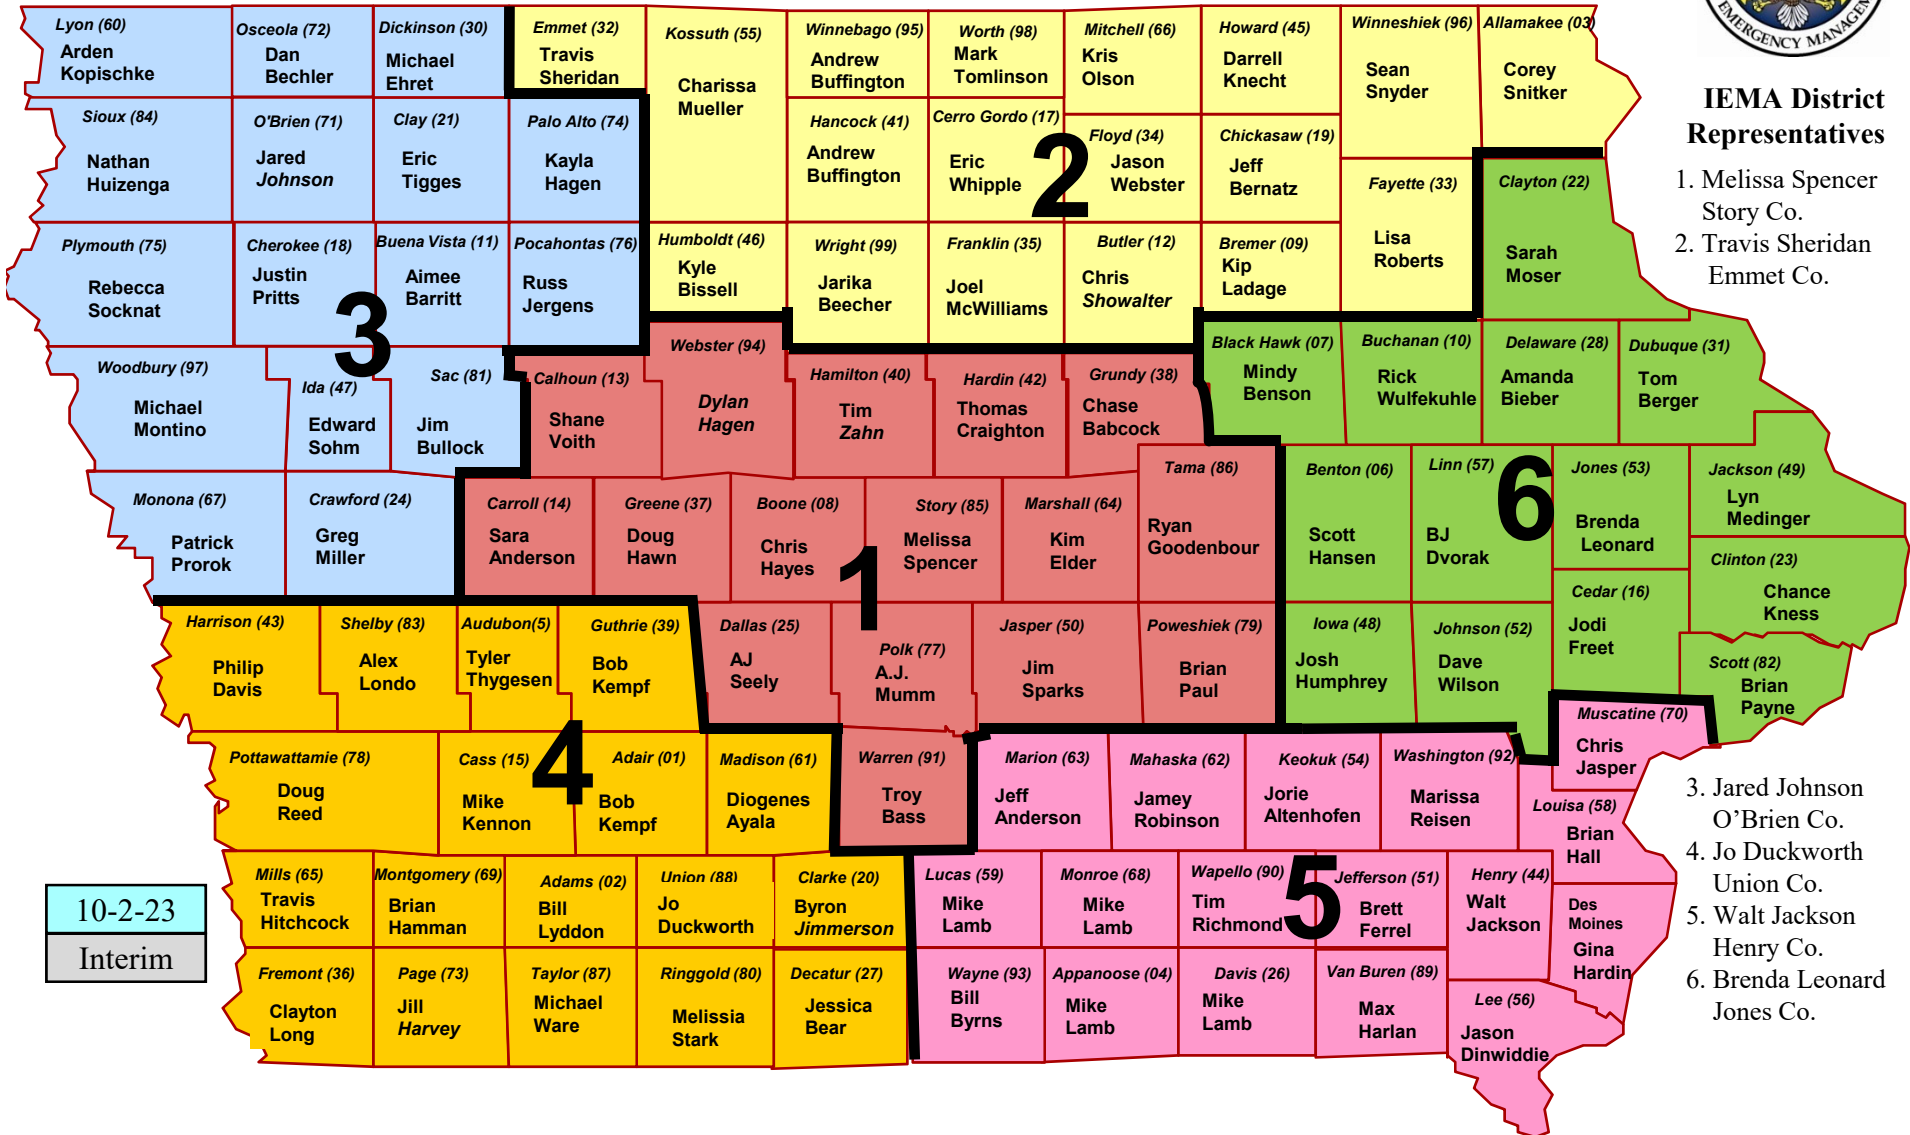

HSEMD Districts

IEMA District Representatives

1. Melissa Spencer
Story Co.
2. Travis Sheridan
Emmet Co.

10-2-23
Interim

District 1 Mark Shearer, Liaison	District 2 Sarah Diedrich, Liaison	District 3 Mark Shearer, Liaison	District 4 Joe Ascherl, Liaison	District 5 Joe Ascherl, Liaison	District 6 Sarah Diedrich, Liaison
-------------------------------------	---------------------------------------	-------------------------------------	------------------------------------	------------------------------------	---------------------------------------