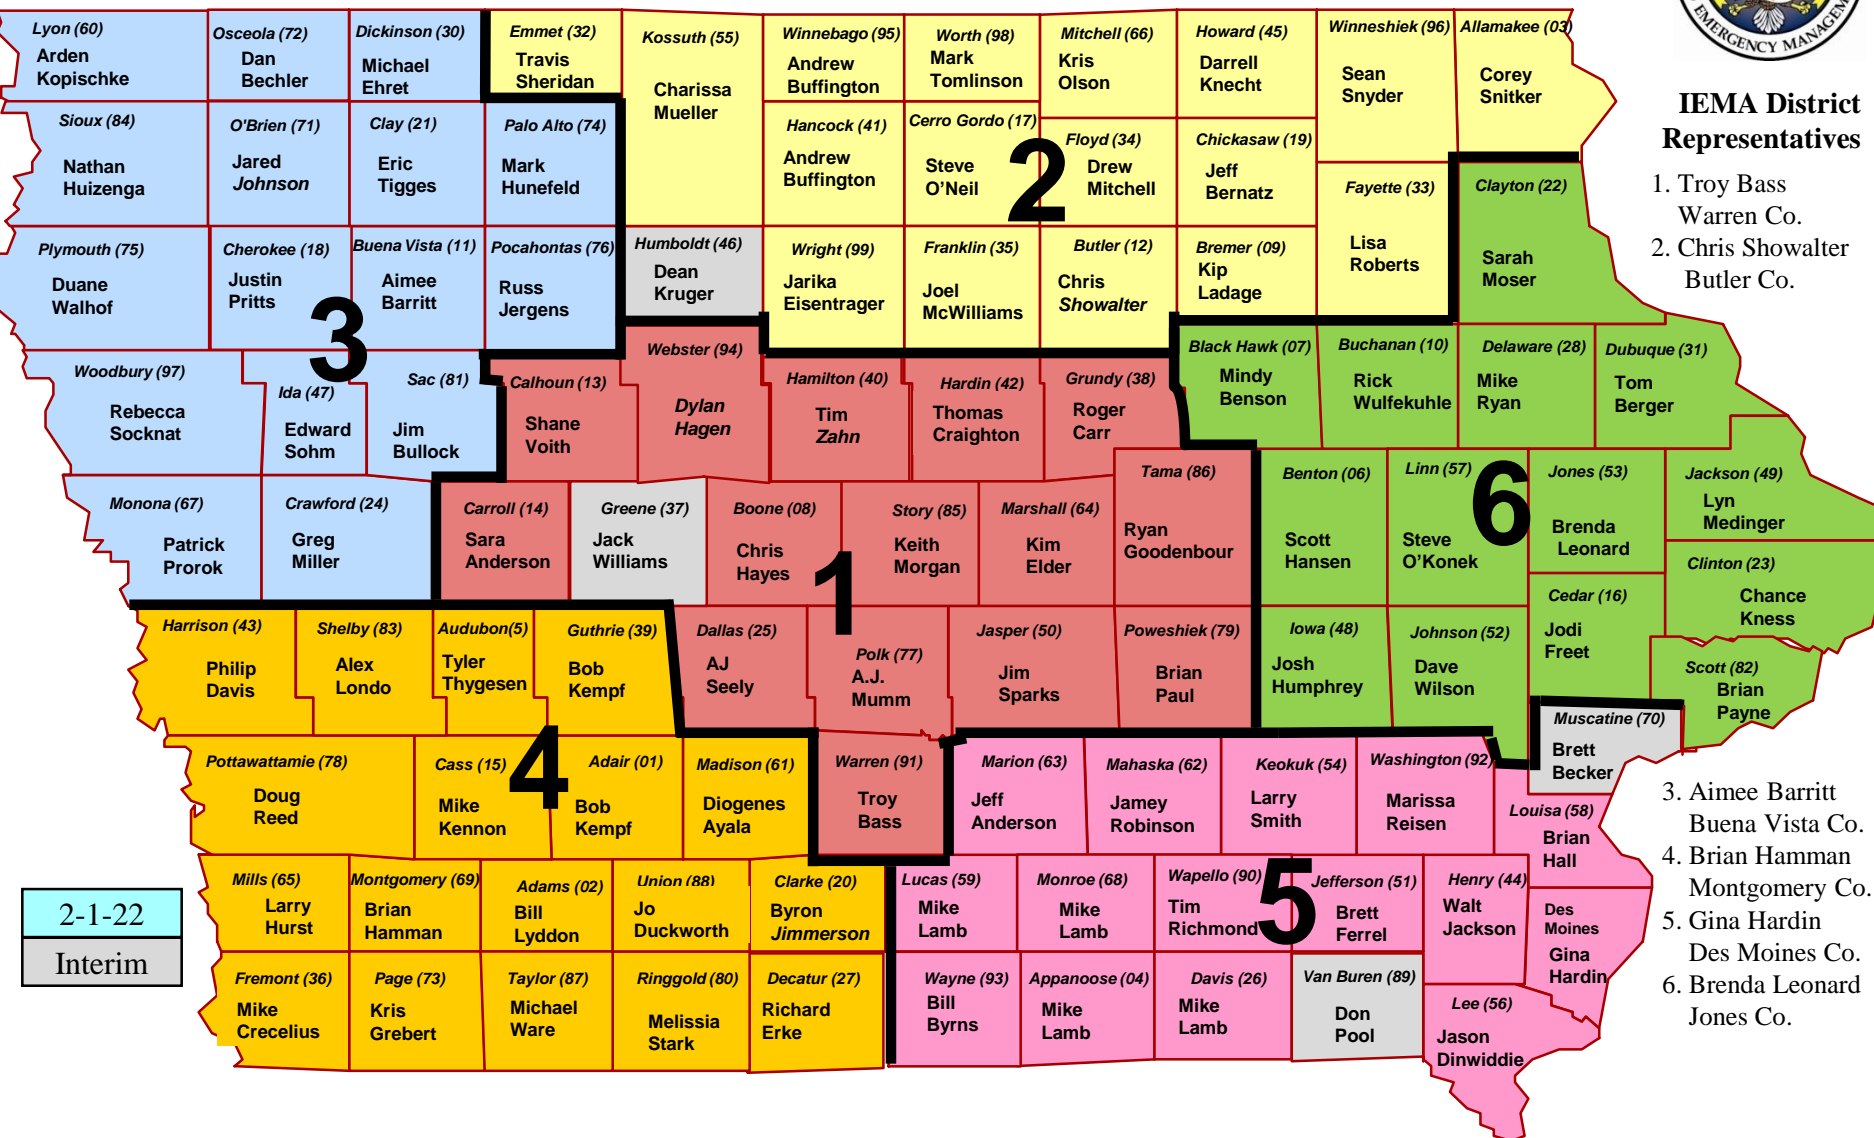

# HSEMD Districts

## IEMA District Representatives

1. Troy Bass  
Warren Co.
2. Chris Showalter  
Butler Co.

3. Aimee Barritt  
Buena Vista Co.
4. Brian Hamman  
Montgomery Co.
5. Gina Hardin  
Des Moines Co.
6. Brenda Leonard  
Jones Co.

2-1-22  
Interim

District 1 Mark Shearer, Liaison	District 2 Tracey Epps, Liaison	District 3 Mark Shearer, Liaison	District 4 Sarah Eggert, Liaison	District 5 Tracey Epps, Liaison	District 6 Sarah Eggert, Liaison
-------------------------------------	------------------------------------	-------------------------------------	-------------------------------------	------------------------------------	-------------------------------------