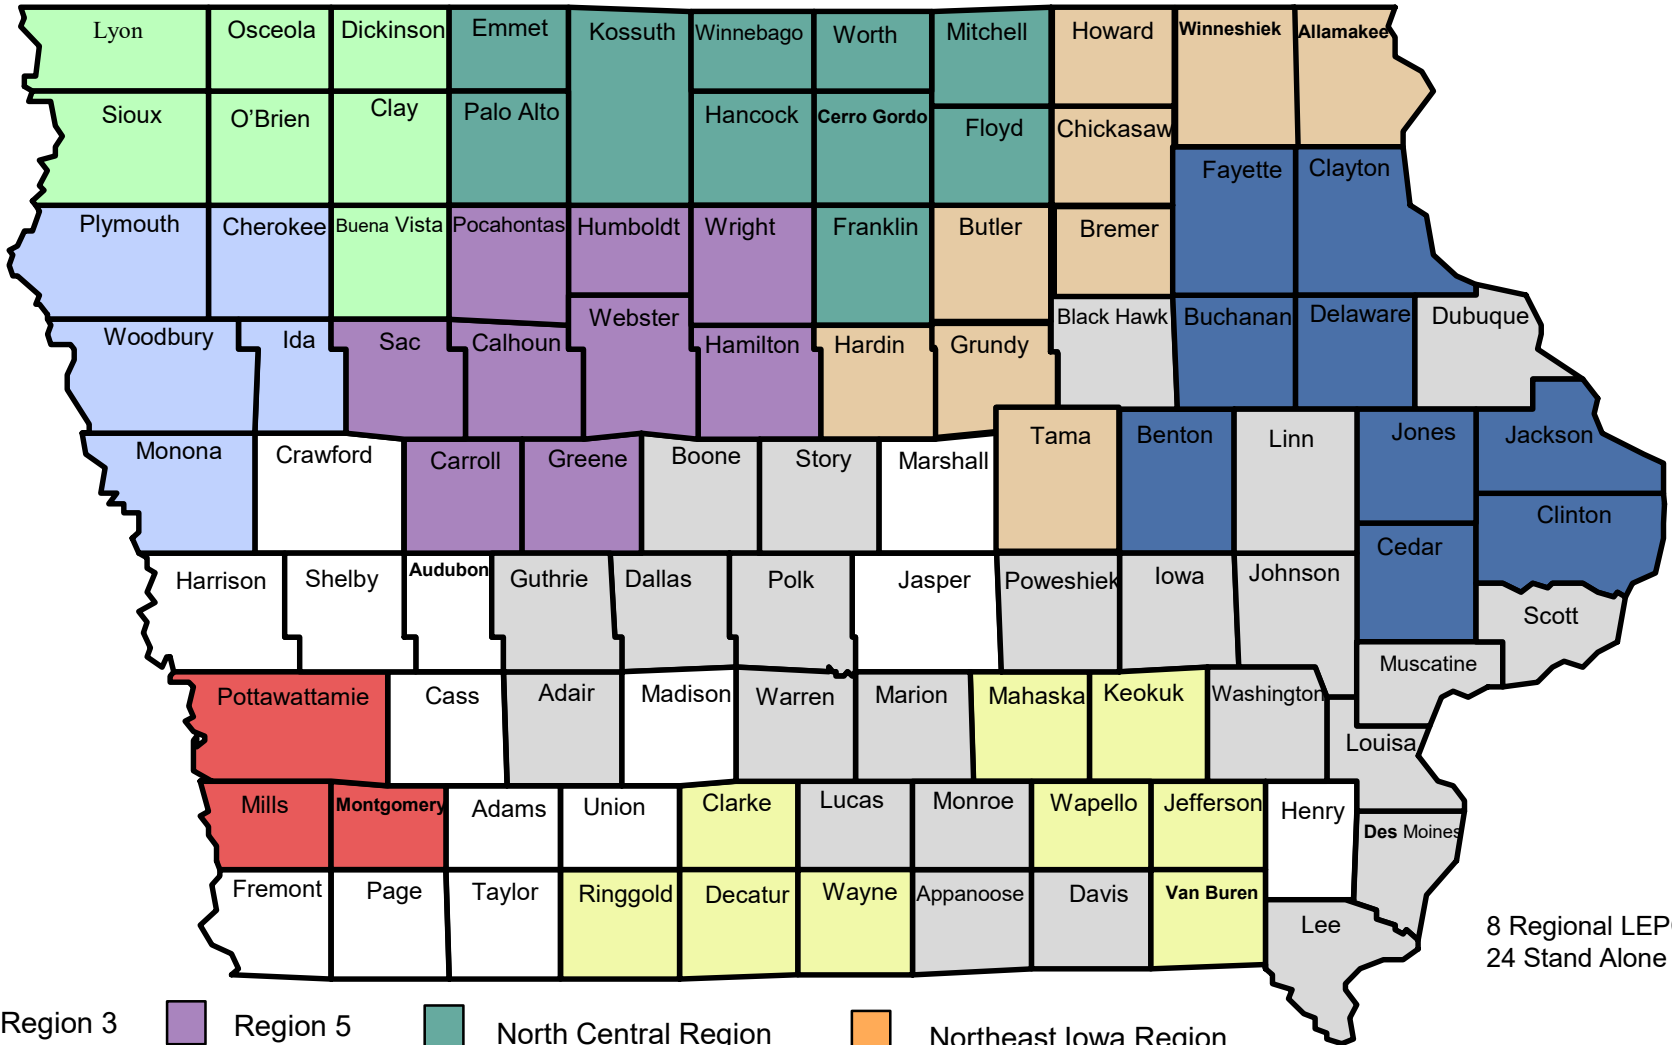

Iowa Regional & Local Emergency Planning Committees

8 Regional LEPCs
24 Stand Alone LEPCs

- Region 3
- Region 5
- Region 4
- Region 6
- North Central Region
- Southern Iowa Region
- Northeast Iowa Region
- District 4