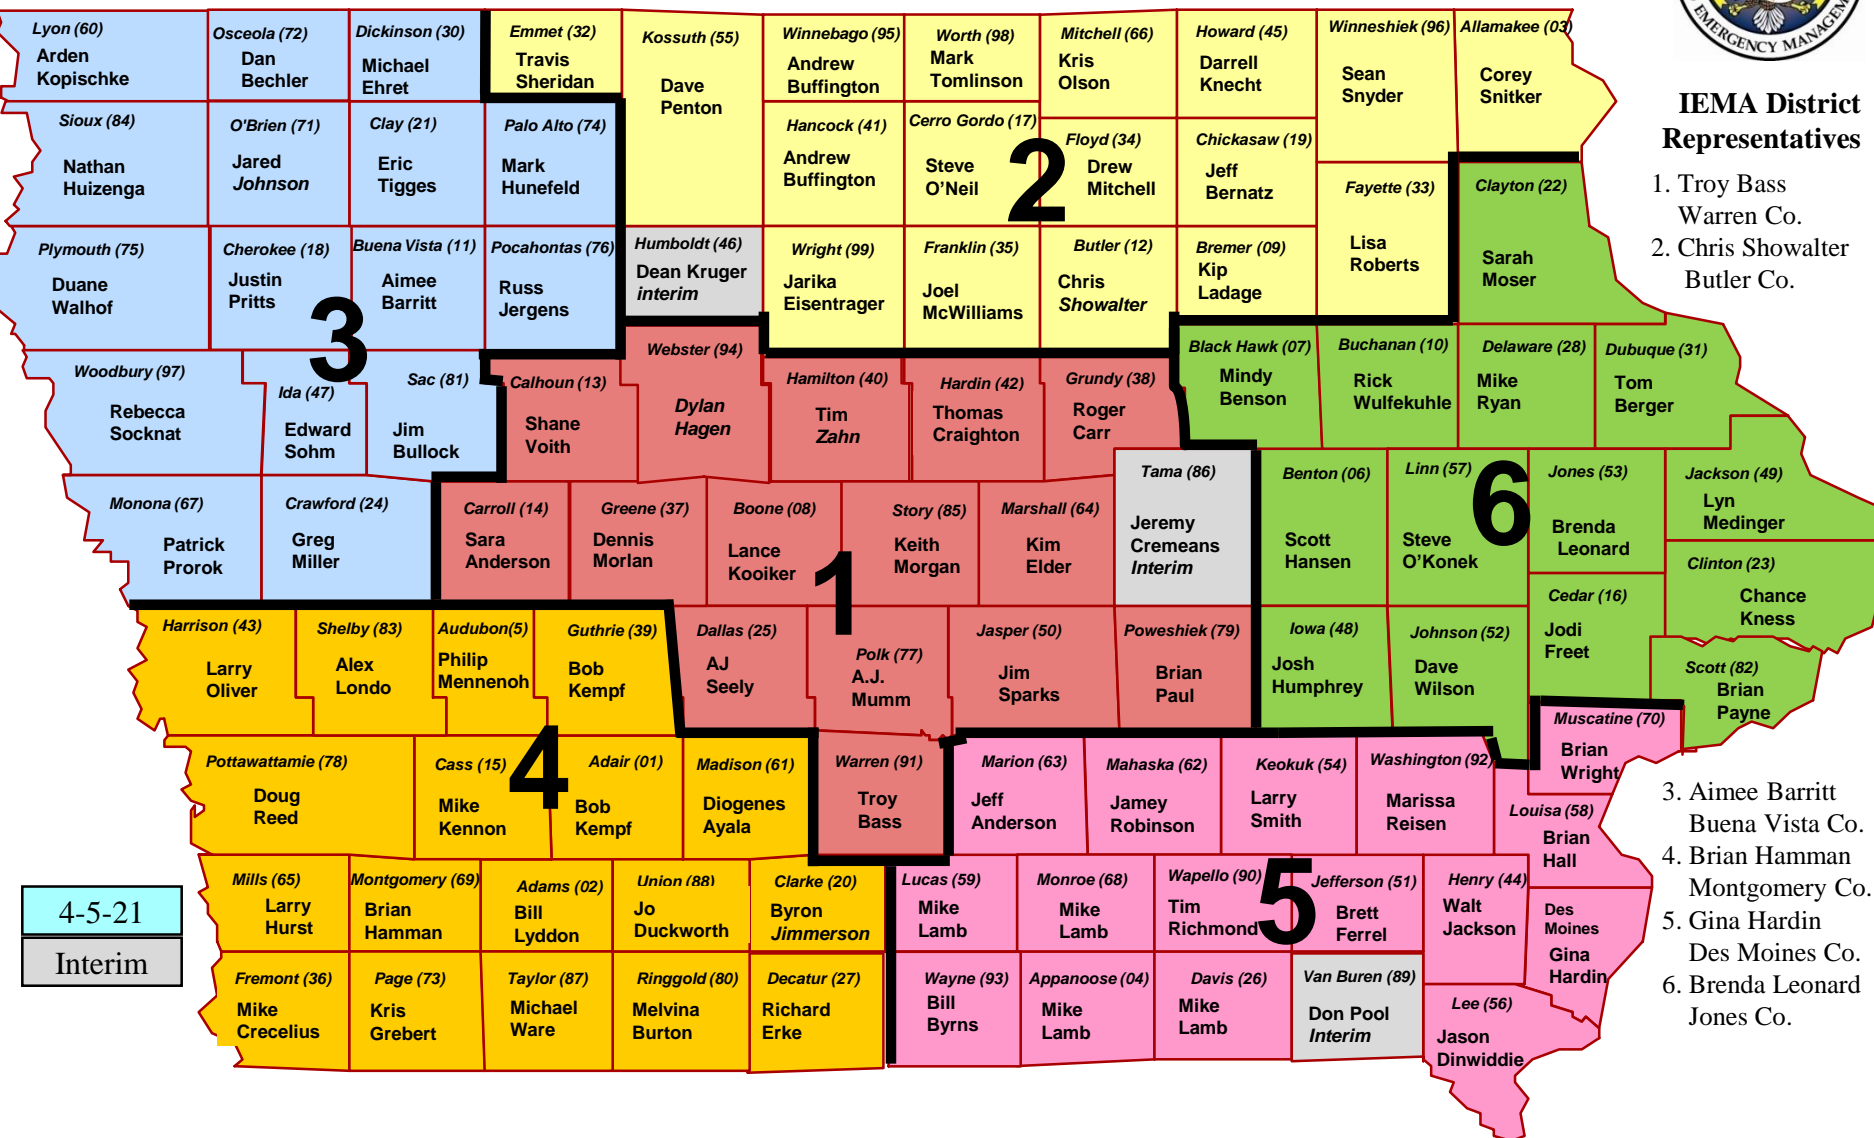

HSEMD Districts

IEMA District Representatives

1. Troy Bass
Warren Co.
2. Chris Showalter
Butler Co.

3. Aimee Barritt
Buena Vista Co.
4. Brian Hamman
Montgomery Co.
5. Gina Hardin
Des Moines Co.
6. Brenda Leonard
Jones Co.

4-5-21
Interim

District 1 Mark Shearer, Liaison	District 2 Tracey Epps, Liaison	District 3 Mark Shearer, Liaison	District 4 Mark Shearer, Liaison	District 5 Tracey Epps, Liaison	District 6 Tracey Epps, Liaison
-------------------------------------	------------------------------------	-------------------------------------	-------------------------------------	------------------------------------	------------------------------------