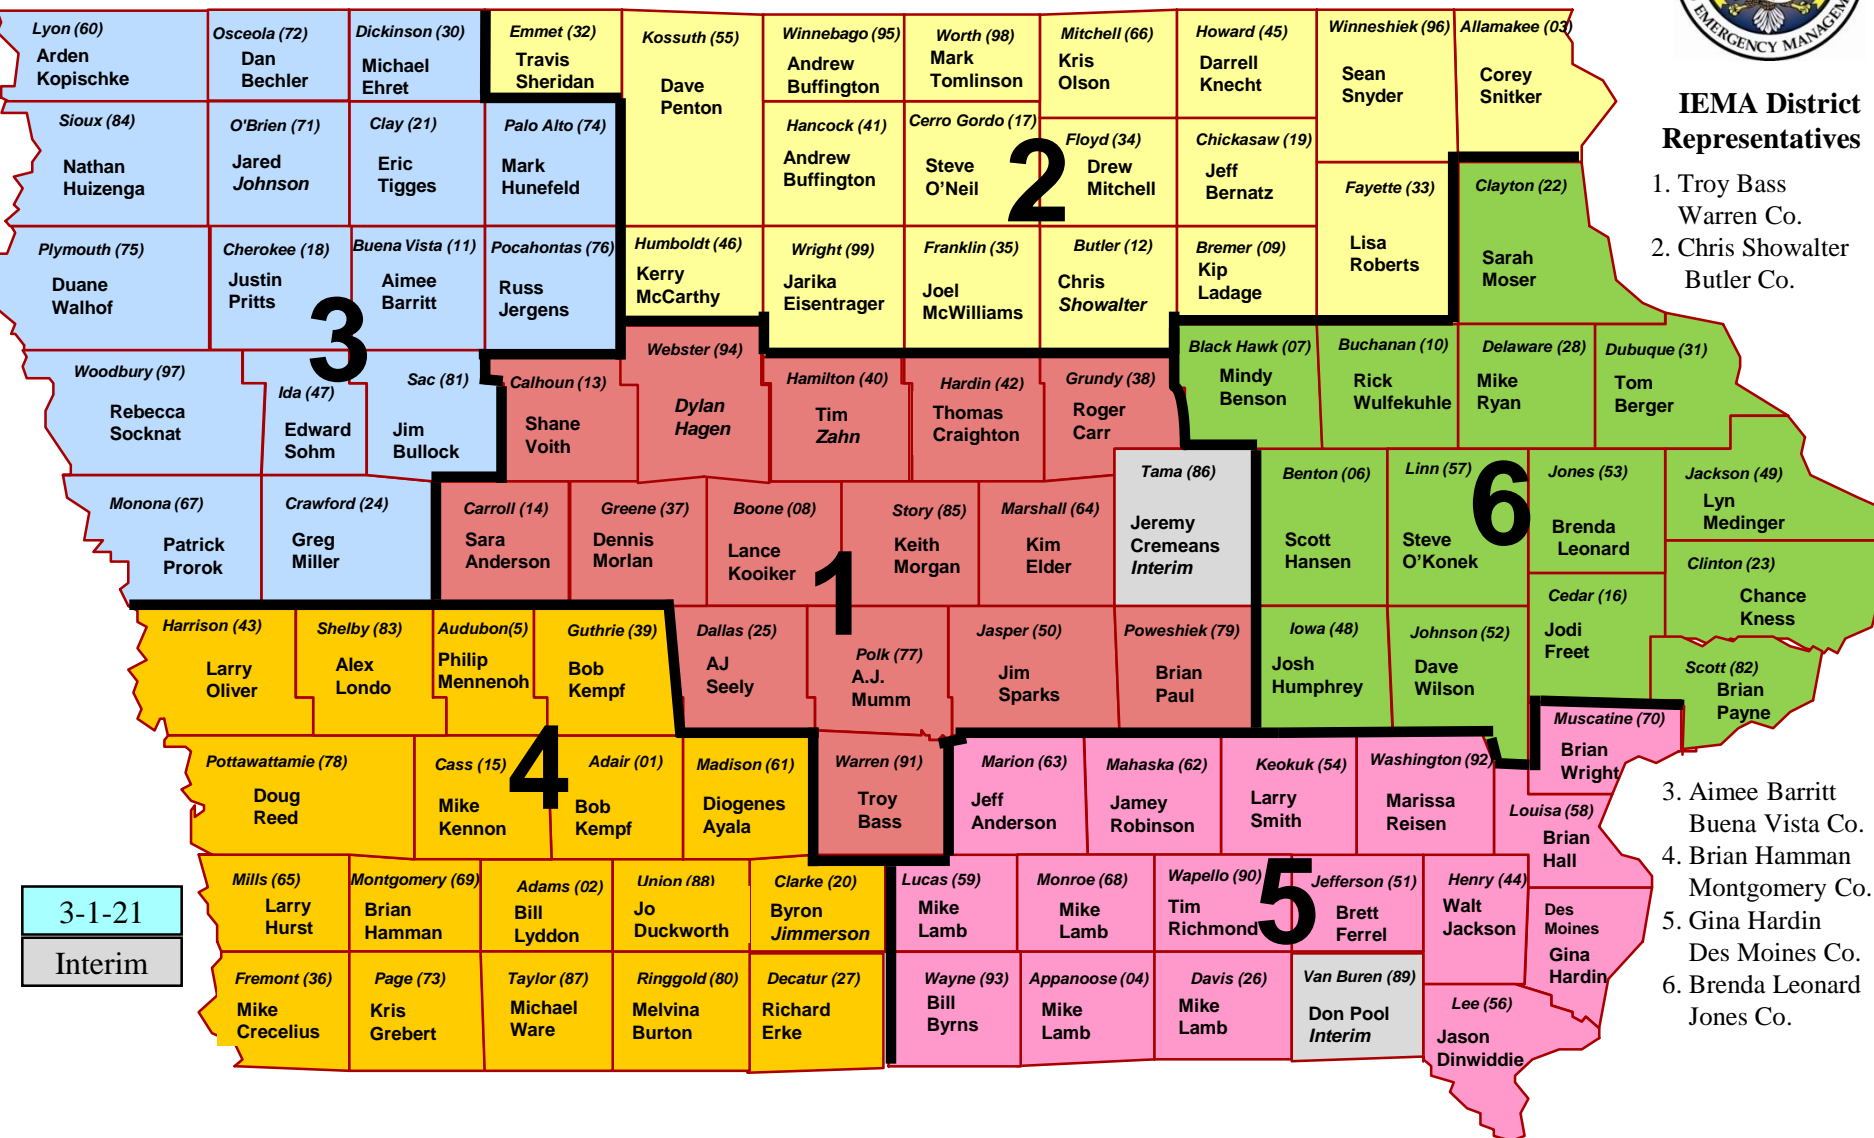

HSEMD Districts

IEMA District Representatives

1. Troy Bass
Warren Co.
2. Chris Showalter
Butler Co.

3. Aimee Barritt
Buena Vista Co.
4. Brian Hamman
Montgomery Co.
5. Gina Hardin
Des Moines Co.
6. Brenda Leonard
Jones Co.

3-1-21
Interim

District 1 Mark Shearer, Liaison	District 2 Tracey Epps, Liaison	District 3 Mark Shearer, Liaison	District 4 Mark Shearer, Liaison	District 5 Tracey Epps, Liaison	District 6 Tracey Epps, Liaison
-------------------------------------	------------------------------------	-------------------------------------	-------------------------------------	------------------------------------	------------------------------------