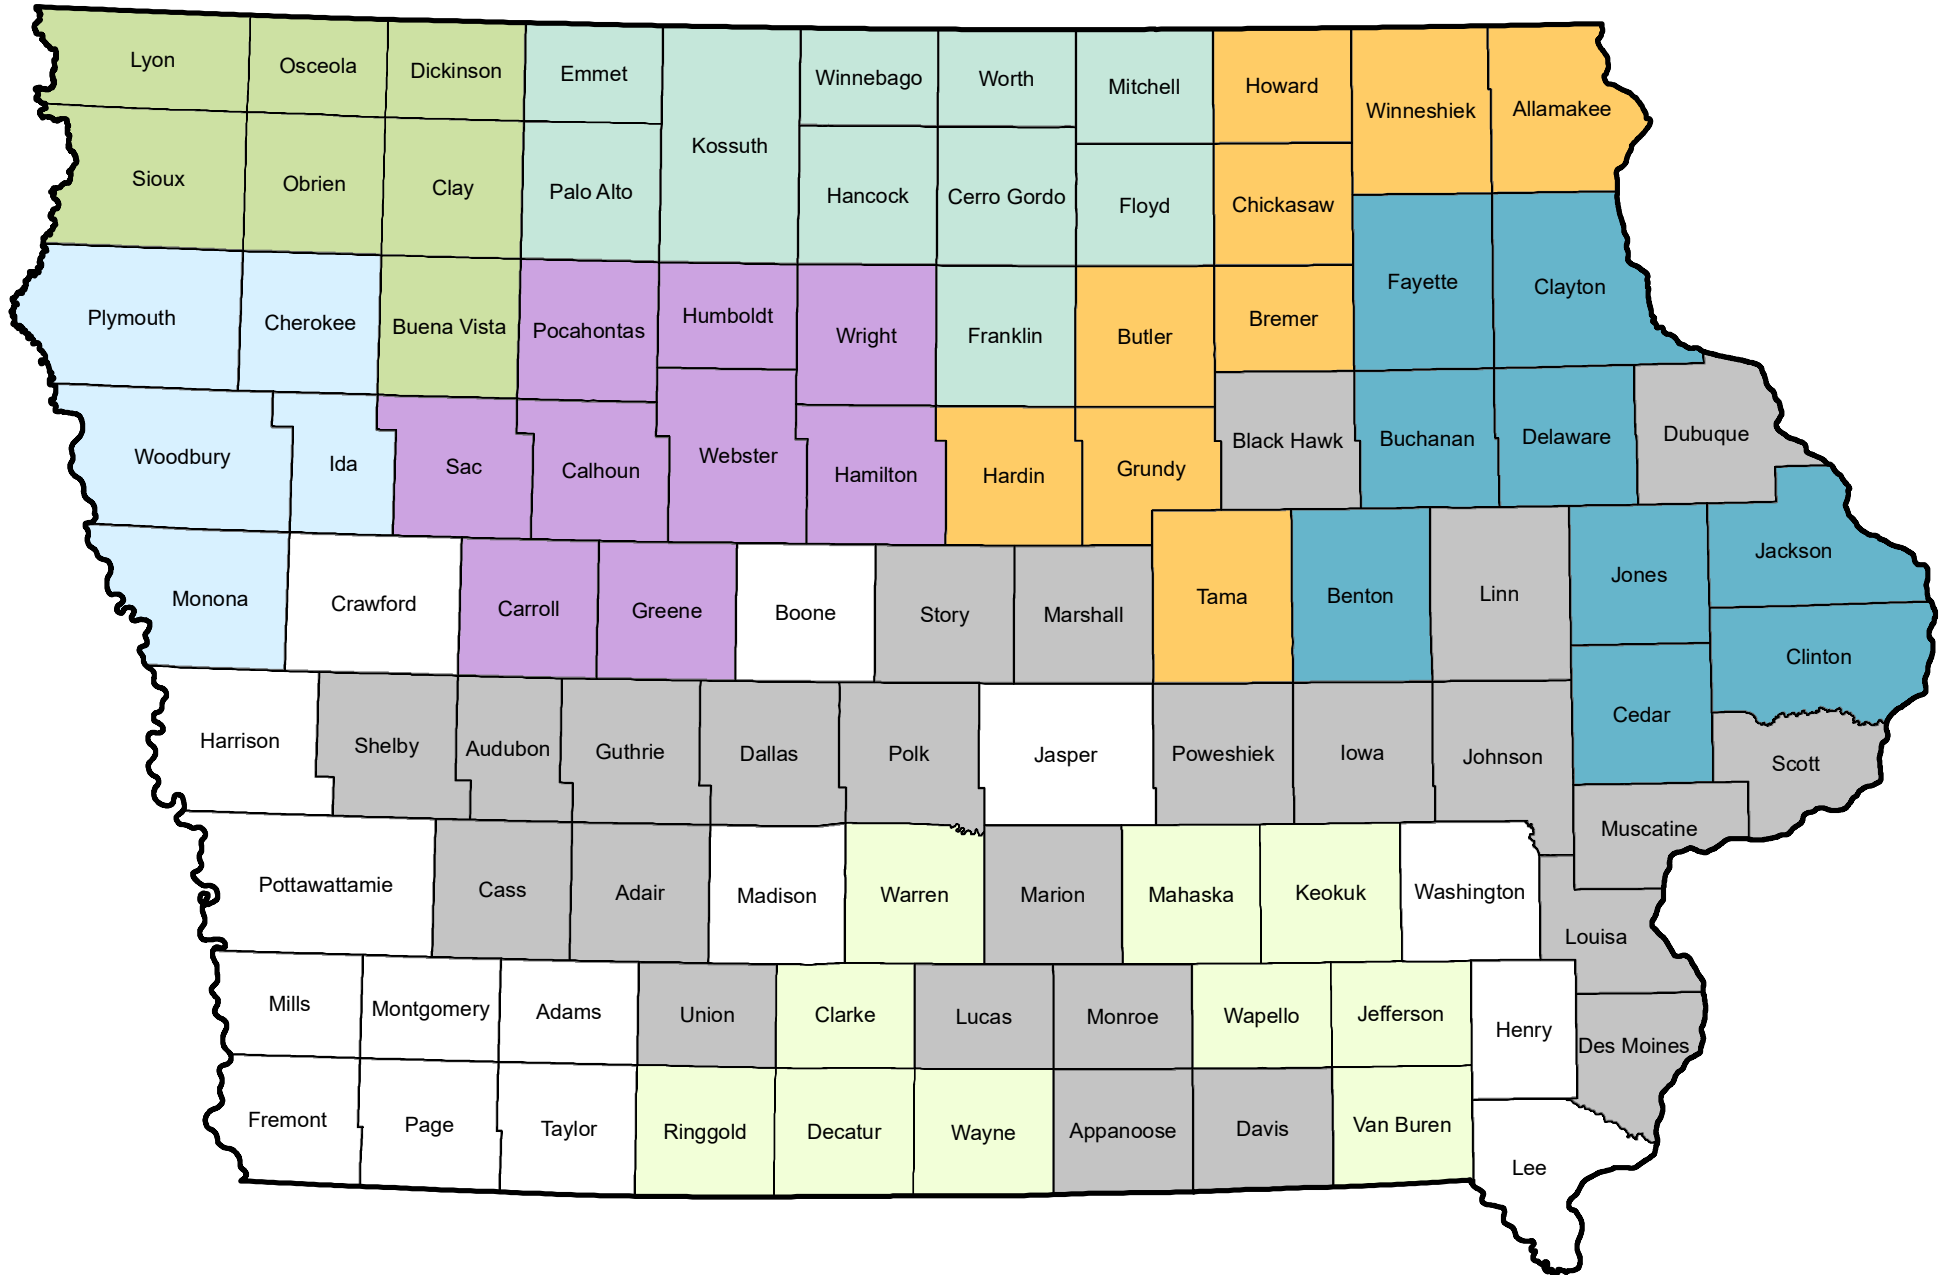

# 2025 Iowa Regional & Local Emergency Planning Committees

10	North Central Region	7	Region 3	9	Region 5	10	Southern Iowa Region	15	No LEPC
9	Northeast Iowa Region	5	Region 4	9	Region 6	25	Stand Alone		