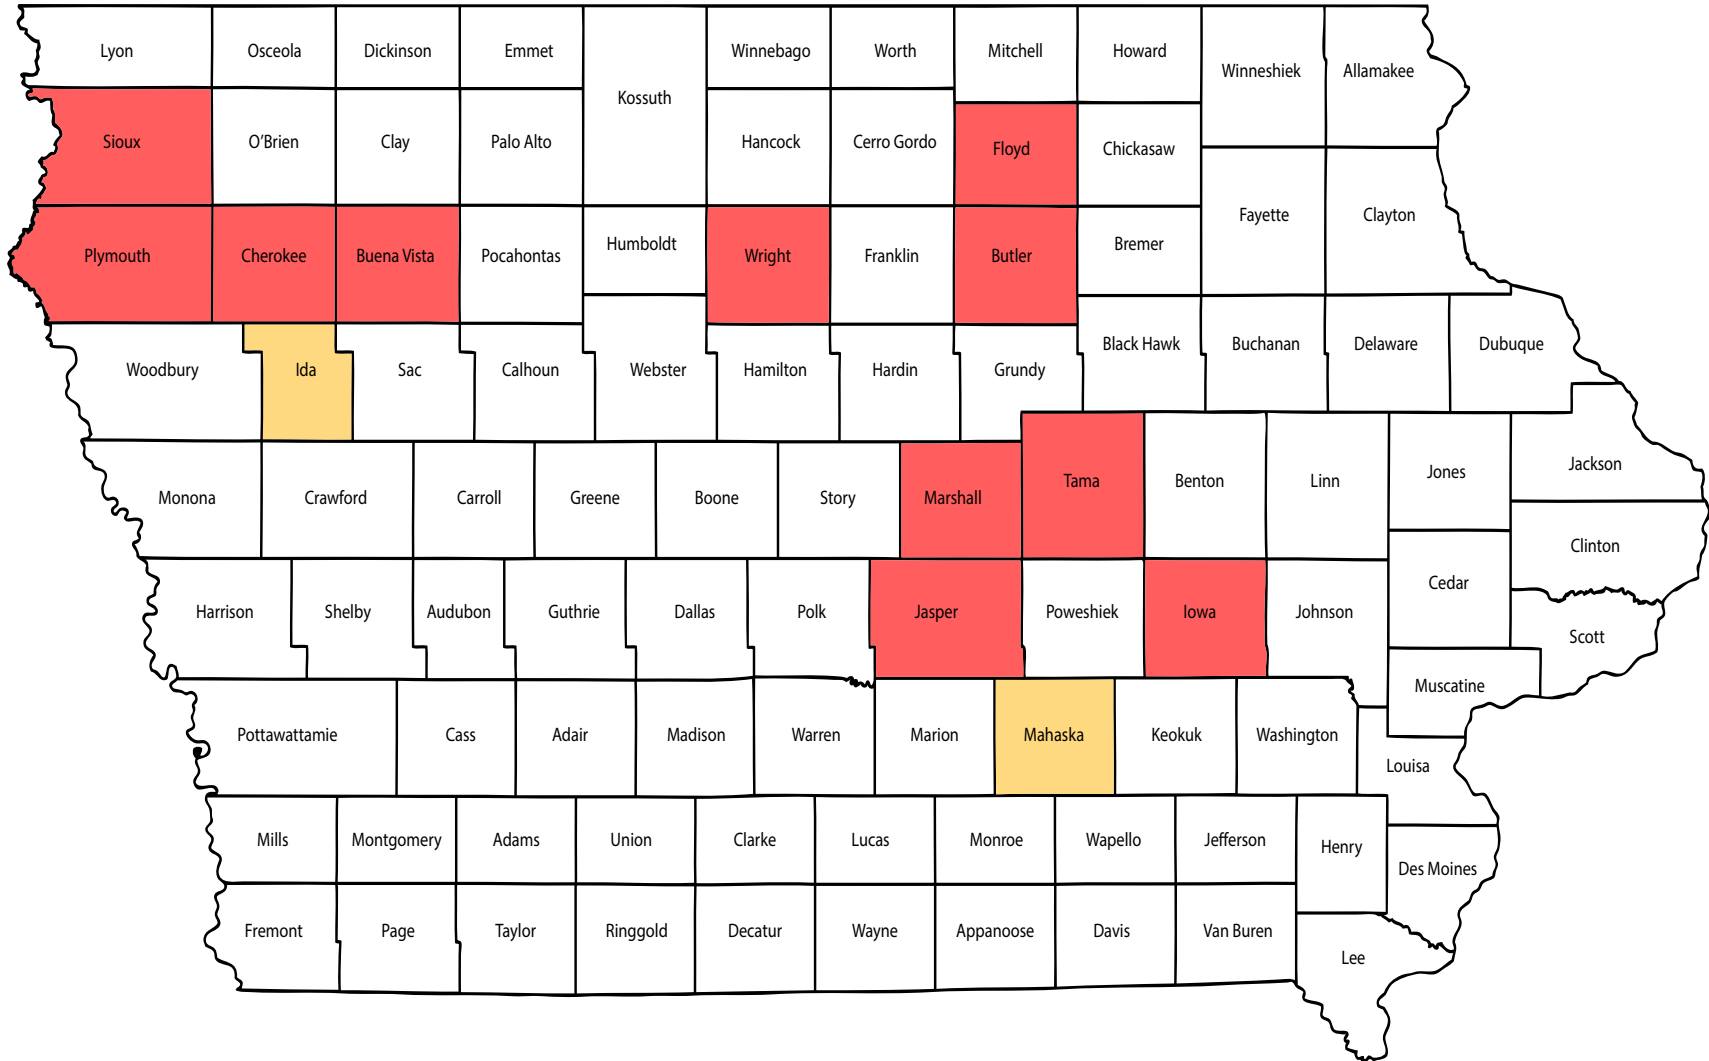

Governor's Disaster Proclamation

Severe Weather, May 23 2013, and continuing

- Counties covered for state resources only
- Counties covered for state resources and Iowa Individual Assistance Program