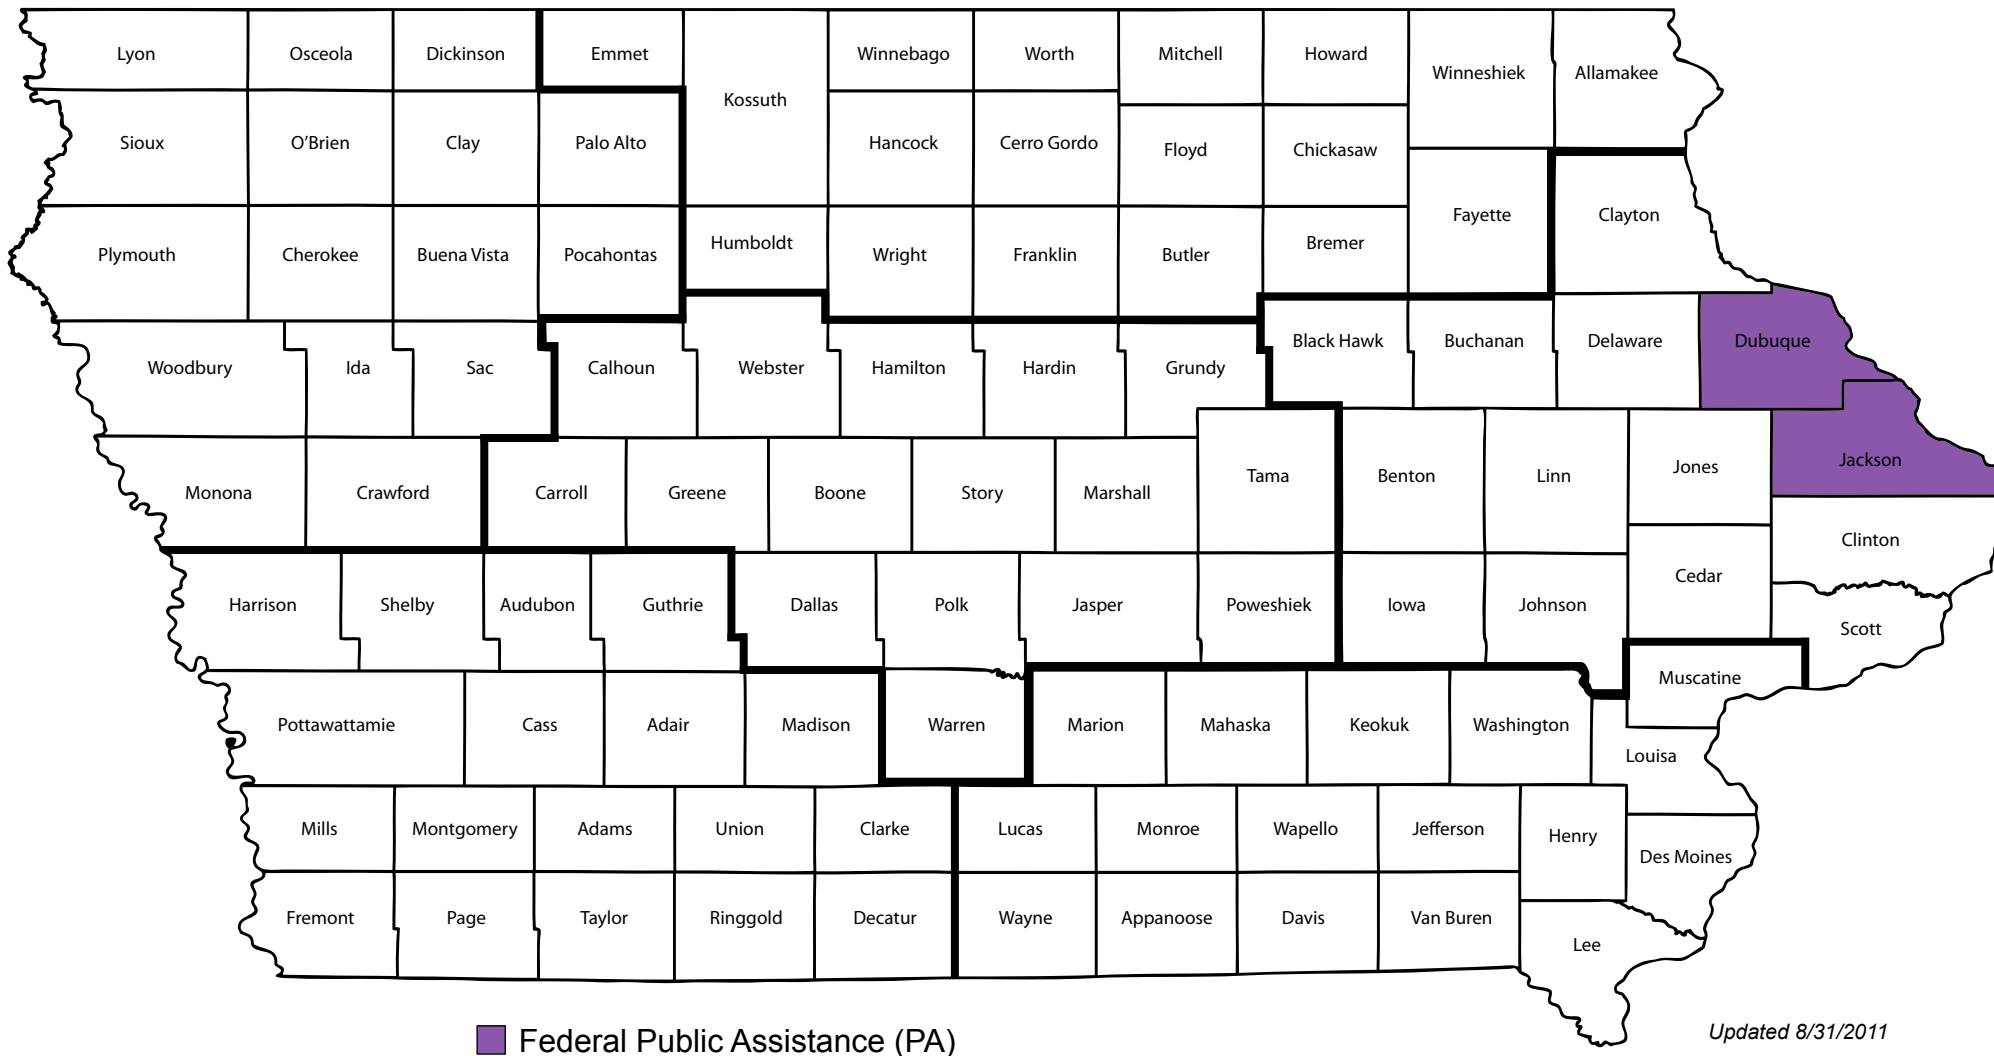

Presidential Disaster Declaration

Severe Storms and Flooding - July 27-29, 2011

FEMA DR-4018

Updated 8/31/2011