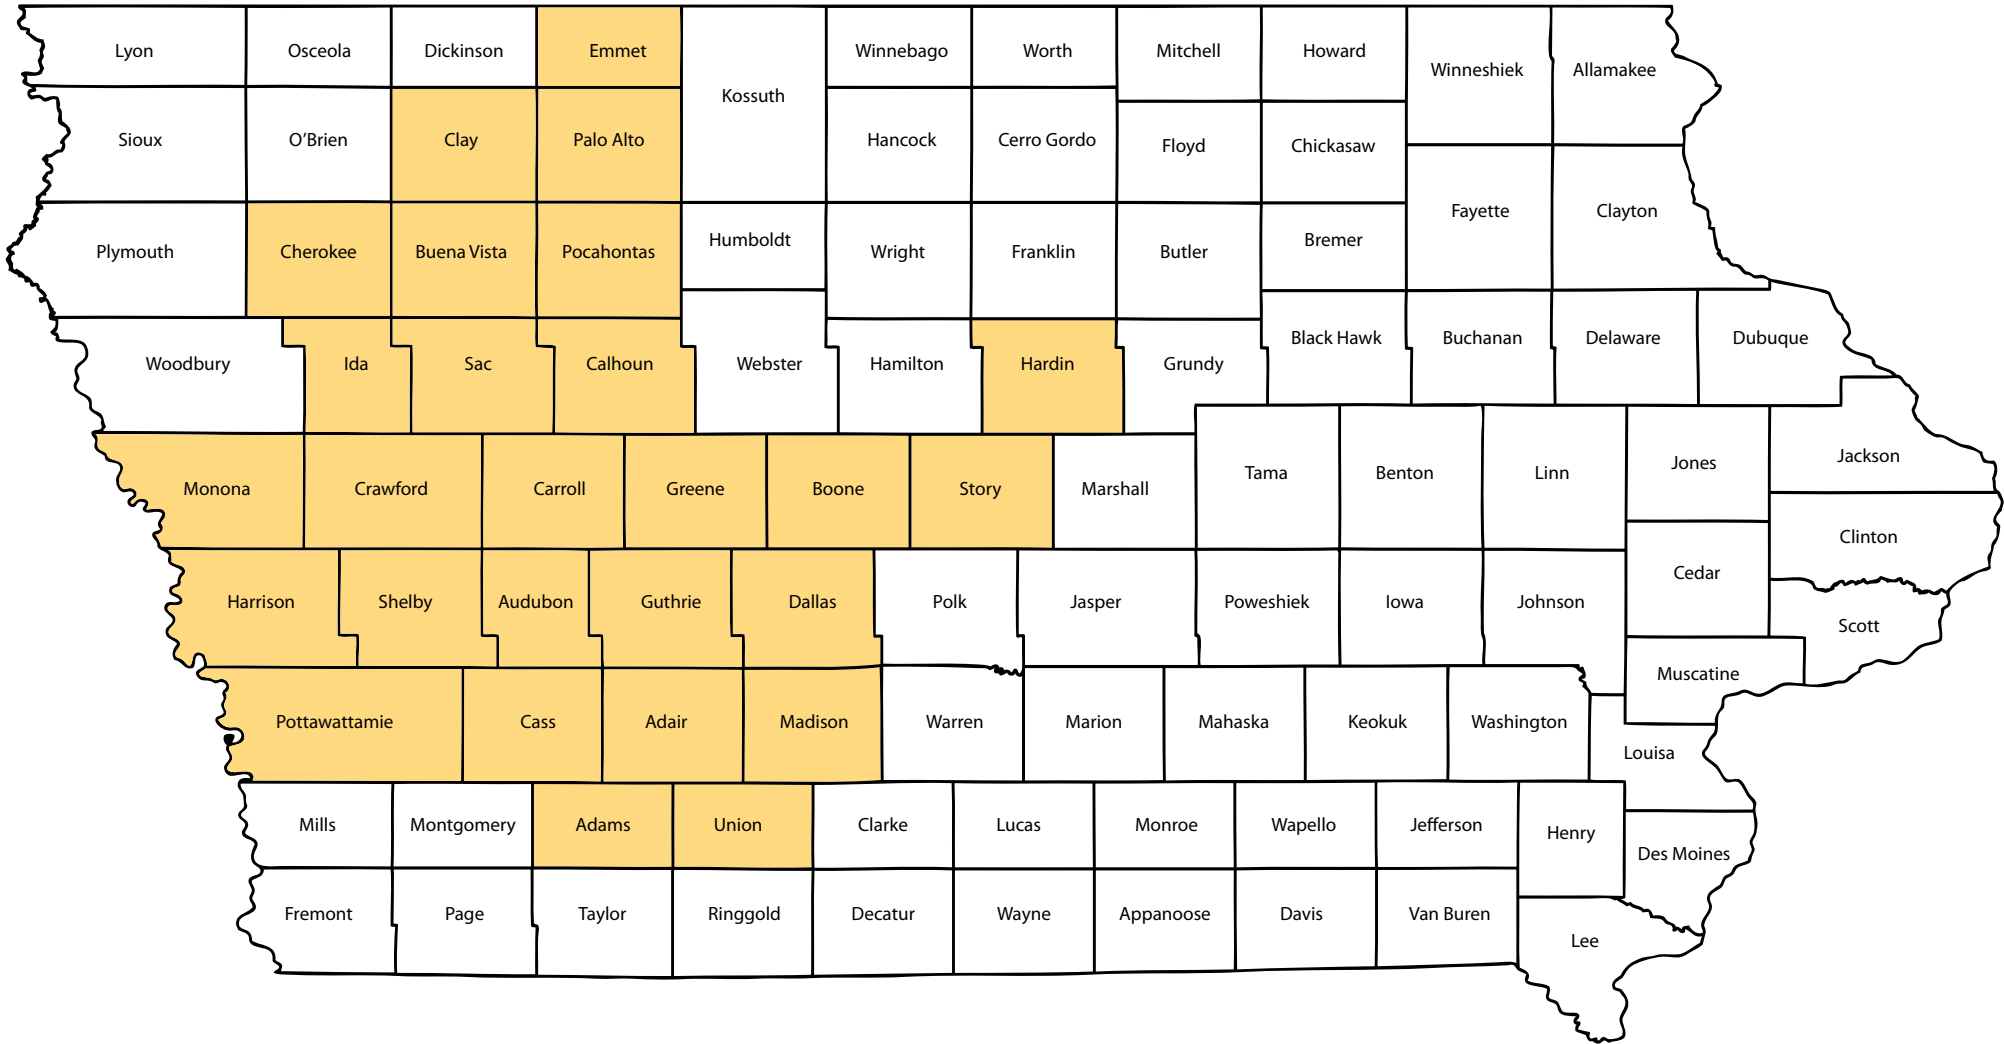

Presidential Disaster Declaration Severe Winter Storms Jan. 19-26, 2010 FEMA-1880-DR

 Public Assistance (Emergency work and repair/replacement of disaster-damaged facilities)