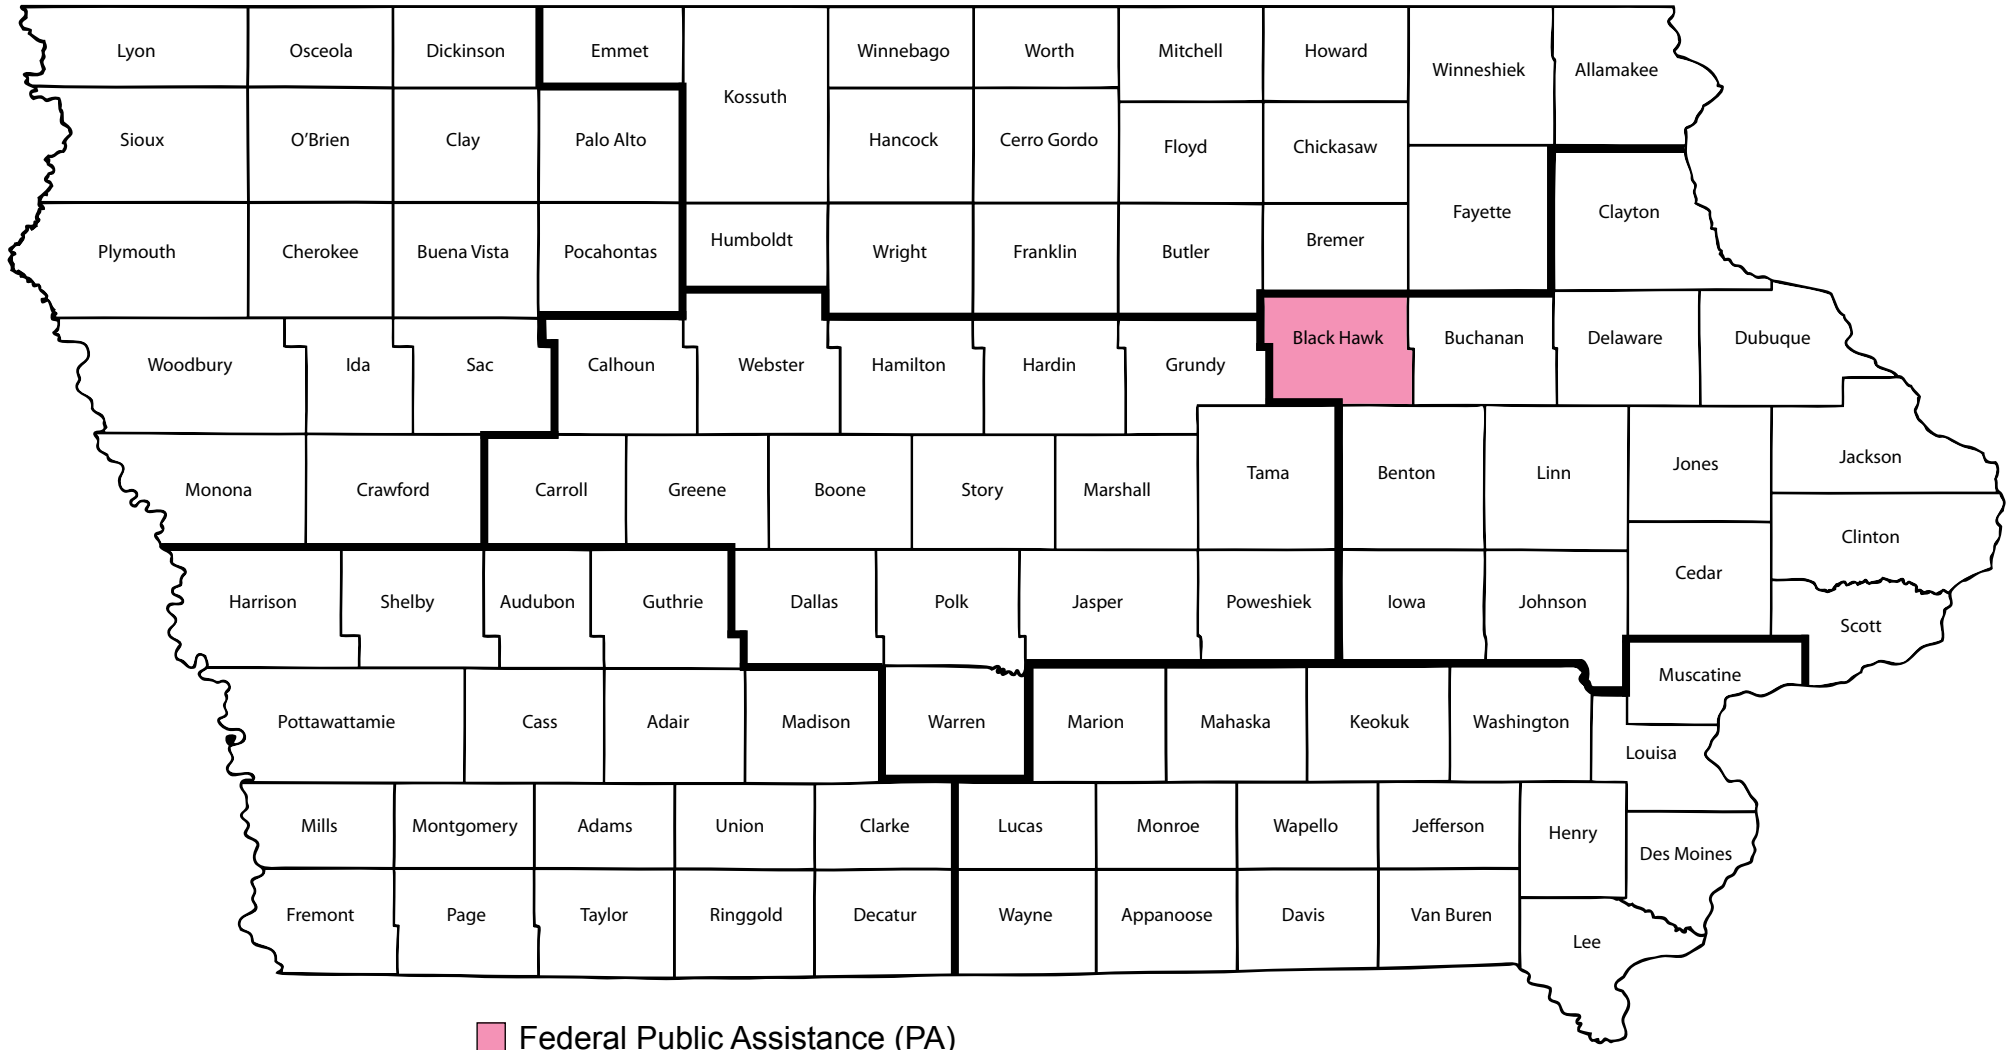

Presidential Disaster Declaration

Severe Storm - July 10, 2009

FEMA 1854 DR

■ Federal Public Assistance (PA)