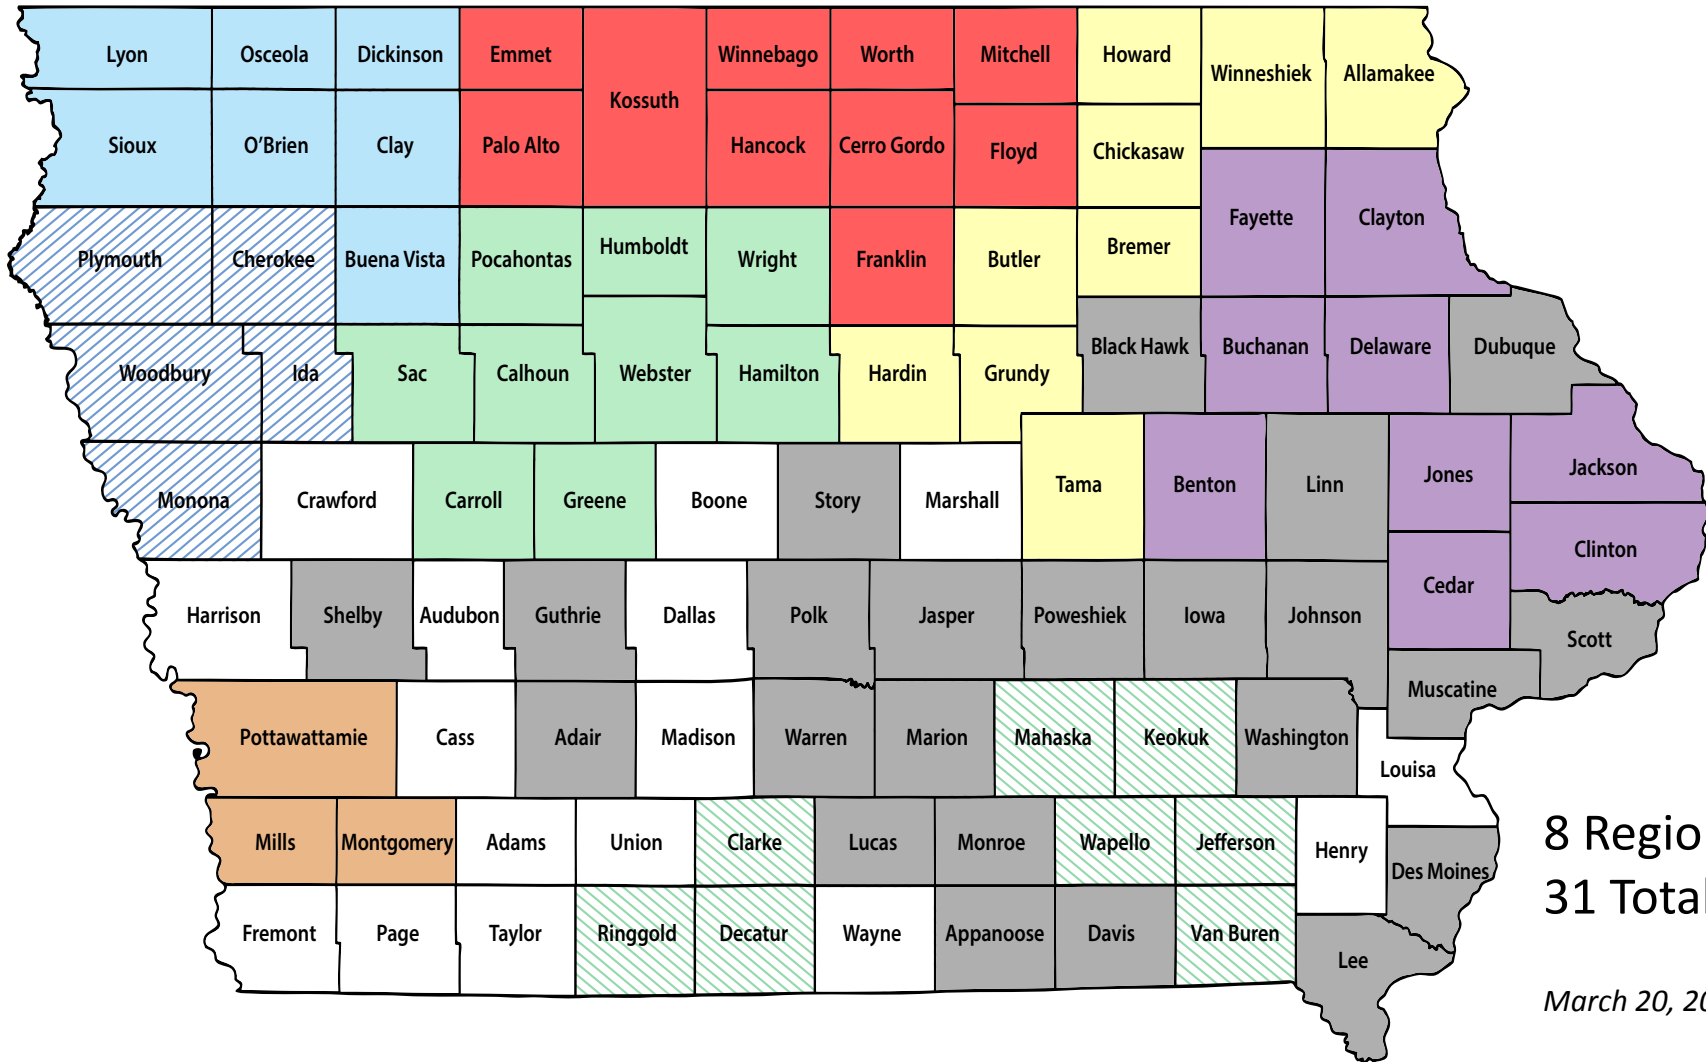

Iowa Regional & Local Emergency Planning Committees

8 Regions
31 Total LEPCs

March 20, 2017

- | | | | |
|--|--|--|--|
|  Region 3 |  Region 5 |  North Central Region |  Northeast Iowa Region |
|  Region 4 |  Region 6 |  Southern Iowa Region |  District 4 Region |
| | | |  Stand-alone LEPCs (23) |